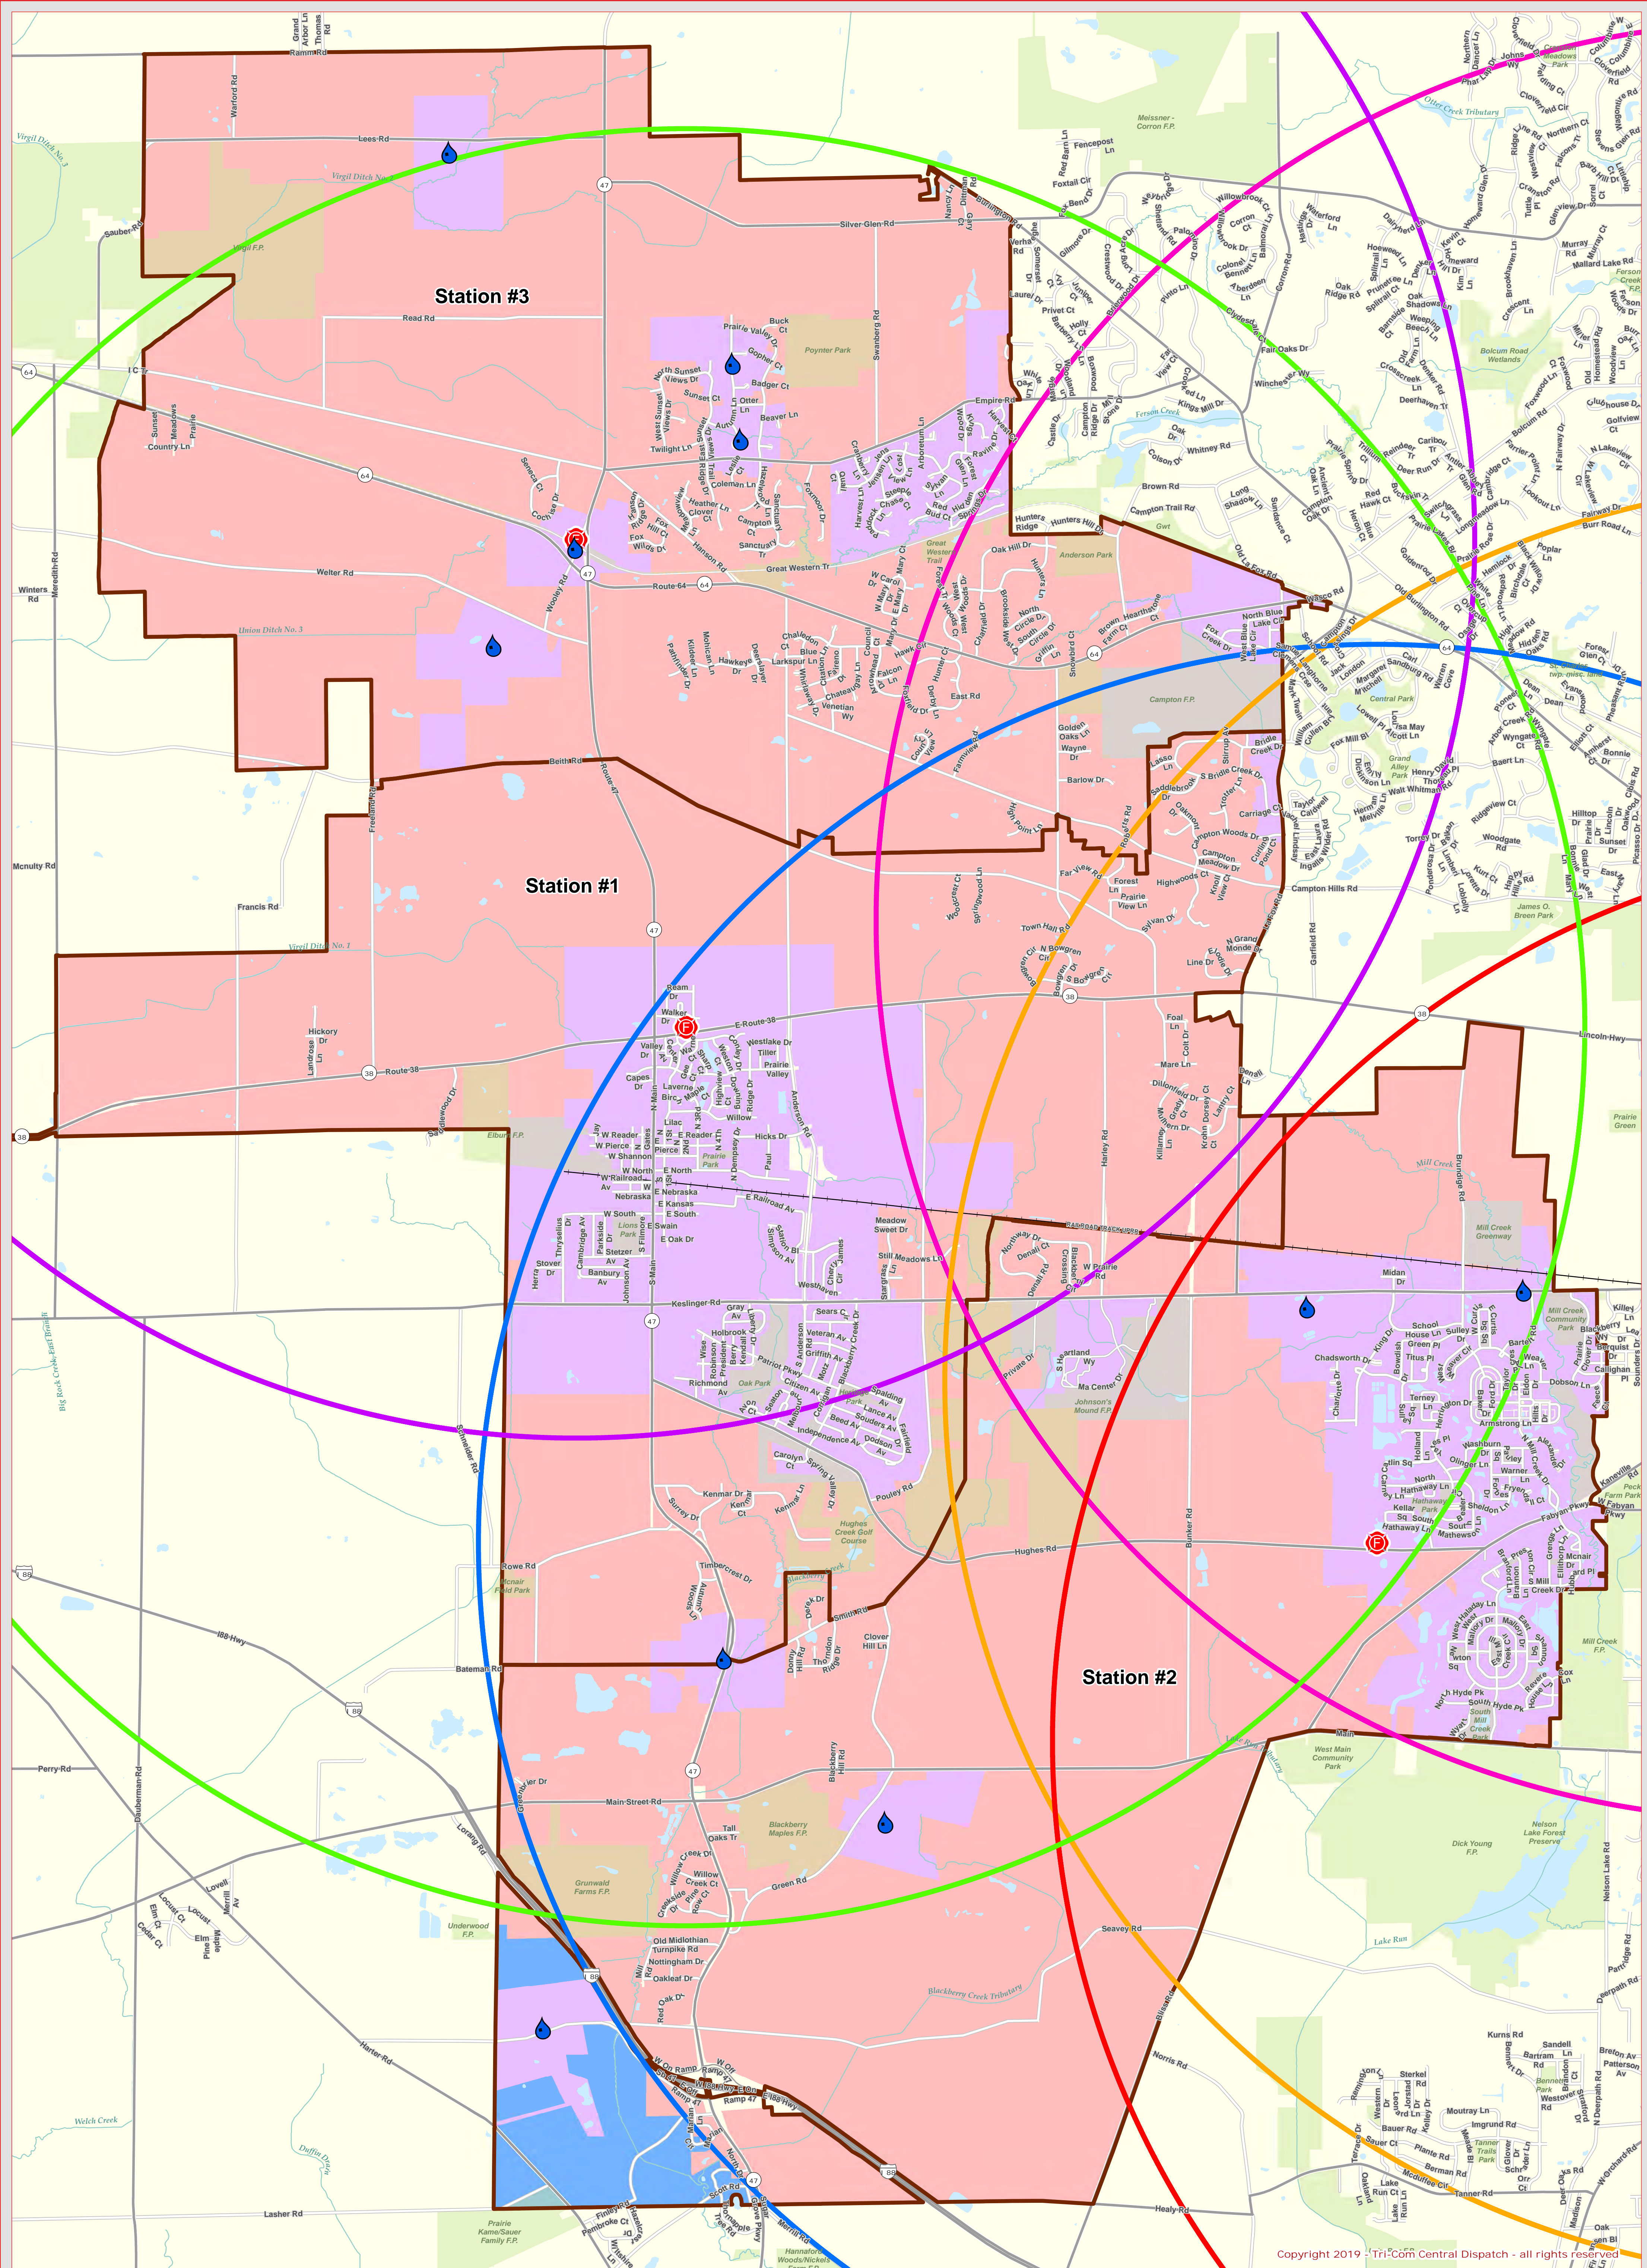

Elburn & Countryside Fire Protection District ISO Ratings

With 5 Mile Buffers From Fire Stations

Copyright 2019 - Tri-Com Central Dispatch - all rights reserved

Fire Station	Class 2 Rating	Class 10 Rating	Batavia Station #2	Elburn Station #2	Geneva Station #2
Approved Drafting Hydrant	Class 4 Rating	Fire Station Boundary	Elburn Station #1	Elburn Station #3	St. Charles Station #3